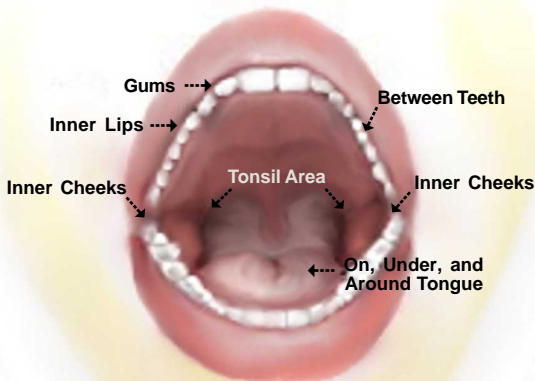

# Impurities Hide in Crevices of Oral Tissue

Base: Vegetable Glycerine, Purified Water, Organic Acacia Gum

**D**ENTIZYME™ is the initial approach to an oral care process designed to assist your efforts to achieve a beautiful, confident smile. During brushing with this versatile product, it thoroughly cleans teeth, gums, and tongue with a non-sudsing cleansing action that helps to remove dental plaque and surface stains. It instantly deodorizes oral tissues and teeth.